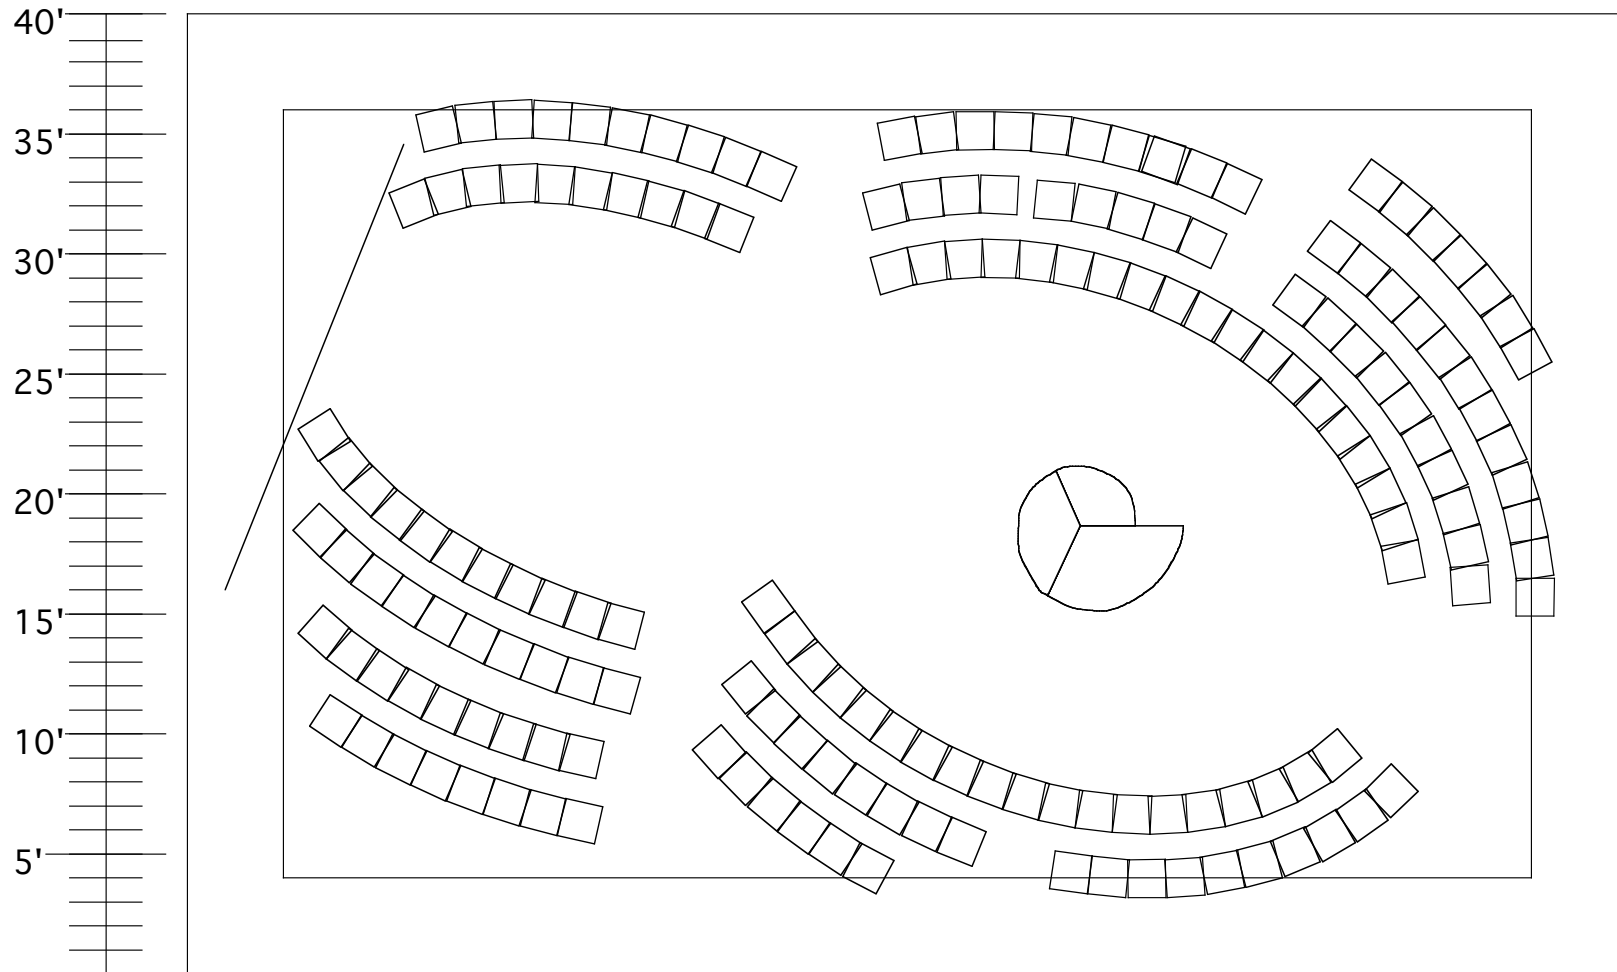

This Ground plan is for a small gym about 60' by 40'
It will seat about 167 people

The Tempest
scale 1/8" : 1' 0'

April 10 2011